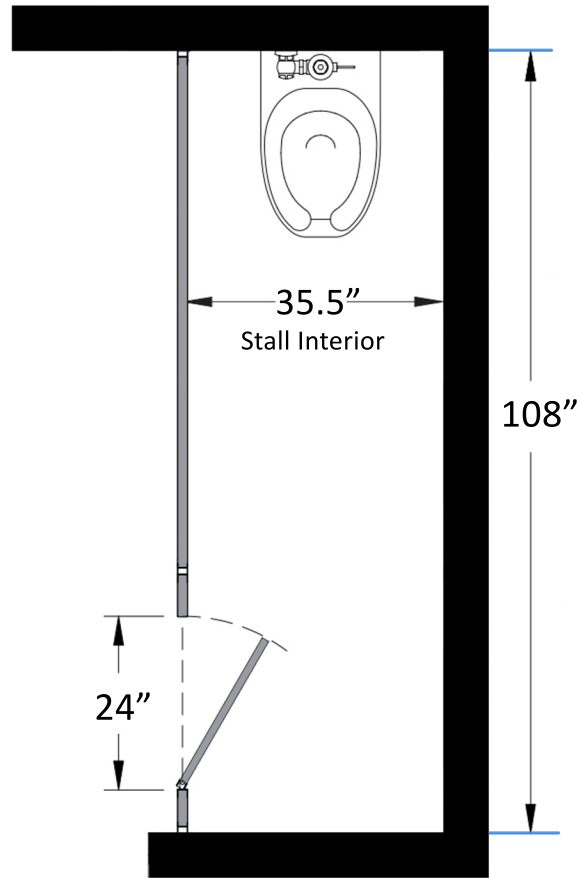

Style:  
 Overhead Braced  
 Floor Mount  
 Ceiling Mount  
 Floor/Ceiling Mount

Material:  
 Baked Enamel  
 Plastic Laminate  
 Solid Phenolic  
 Solid Plastic  
 Stainless Steel

Color:  
\_\_\_\_\_

Ship To: \_\_\_\_\_

City: \_\_\_\_\_

State: \_\_\_\_\_ Zip: \_\_\_\_\_

Bathroom Partitions - 1 Stall Alcove Right Hand  
SKU: ALIC1R  
Standard Dimensions

**Harbor City Supply**

Phone 443-279-0632 or 1-800-260-0907

1966 Greenspring Drive Suite 506, Timonium, Md. 21093